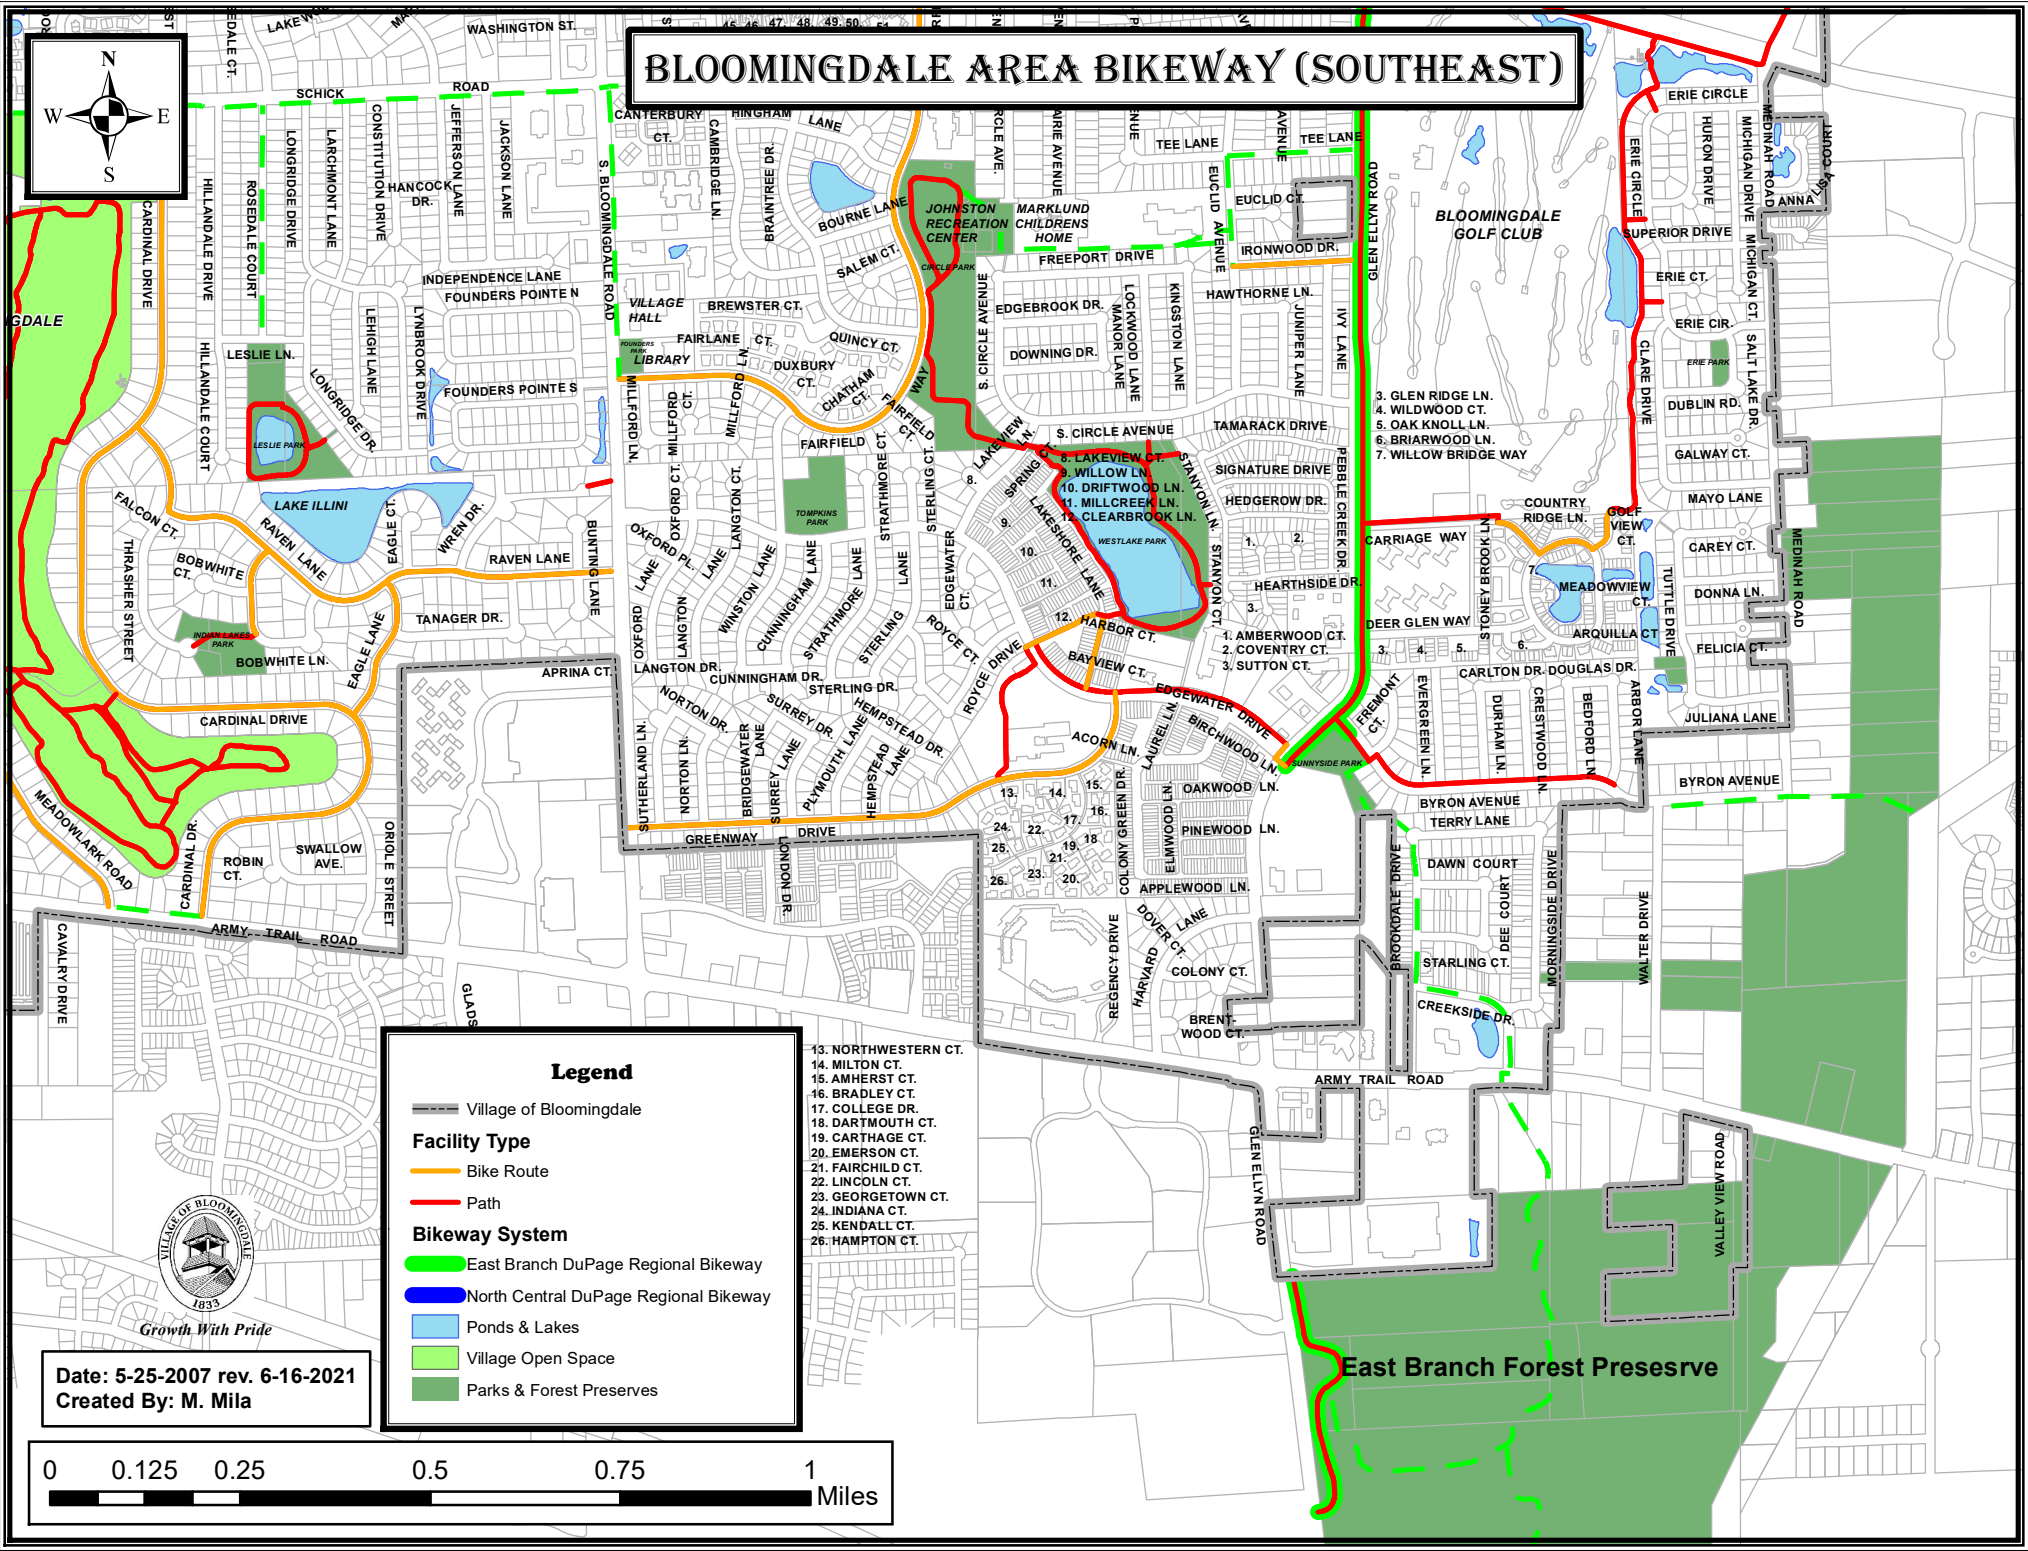

BLOOMINGDALE AREA BIKEWAY (SOUTHEAST)

Legend

- Village of Bloomingdale
- Facility Type**
- Bike Route
- Path
- Bikeway System**
- East Branch DuPage Regional Bikeway
- North Central DuPage Regional Bikeway
- Ponds & Lakes
- Village Open Space
- Parks & Forest Preserves

13. NORTHWESTERN CT.
14. MILTON CT.
15. AMHERST CT.
16. BRADLEY CT.
17. COLLEGE DR.
18. DARTMOUTH CT.
19. CARTHAGE CT.
20. EMERSON CT.
21. FAIRCHILD CT.
22. LINCOLN CT.
23. GEORGETOWN CT.
24. INDIANA CT.
25. KENDALL CT.
26. HAMPTON CT.

Growth With Pride

Date: 5-25-2007 rev. 6-16-2021
Created By: M. Mila

East Branch Forest Preserive