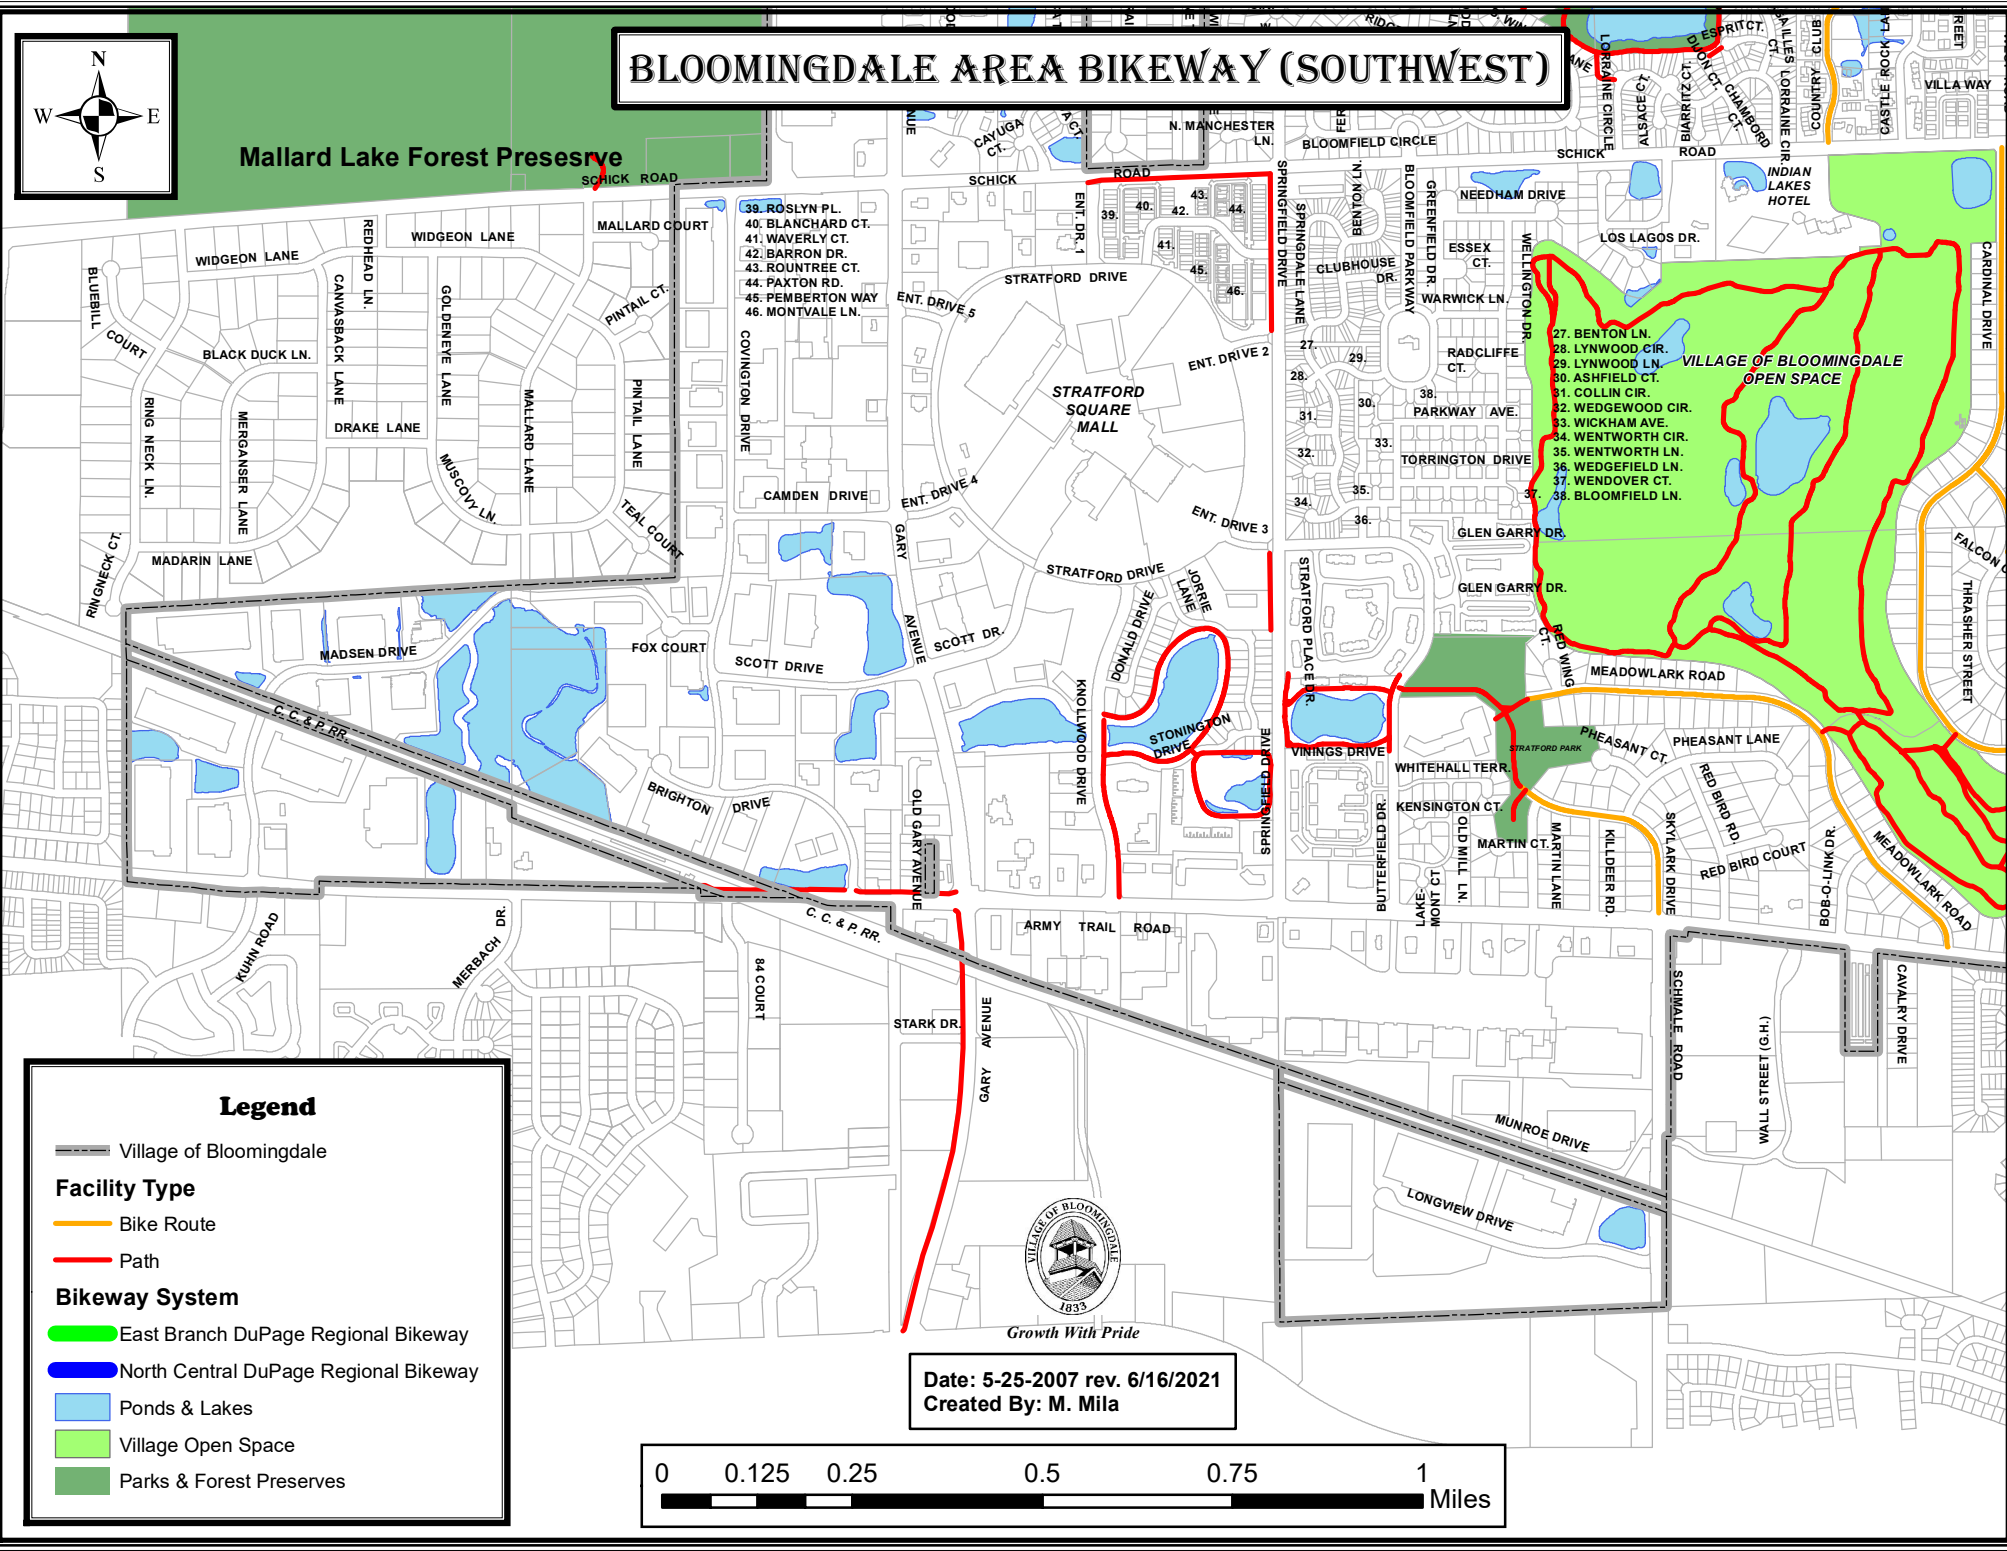

BLOOMINGDALE AREA BIKEWAY (SOUTHWEST)

Mallard Lake Forest Preserve

- 39. ROSLYN PL.
- 40. BLANCHARD CT.
- 41. WAVERLY CT.
- 42. BARRON DR.
- 43. ROUNTREE CT.
- 44. PAXTON RD.
- 45. PEMBERTON WAY
- 46. MONTVALE LN.

- 27. BENTON LN.
- 28. LYNWOOD LN.
- 29. ASHFIELD CT.
- 30. COLLIN CIR.
- 31. WEDGEWOOD CIR.
- 32. WICKHAM AVE.
- 33. WENTWORTH CIR.
- 34. WENTWORTH LN.
- 35. WEDGEFIELD LN.
- 36. WENDOVER CT.
- 37. BLOOMFIELD LN.

VILLAGE OF BLOOMINGDALE
OPEN SPACE

Growth With Pride

Date: 5-25-2007 rev. 6/16/2021
Created By: M. Mila

Legend

- Village of Bloomingdale
- Facility Type**
- Bike Route
- Path
- Bikeway System**
- East Branch DuPage Regional Bikeway
- North Central DuPage Regional Bikeway
- Ponds & Lakes
- Village Open Space
- Parks & Forest Preserves