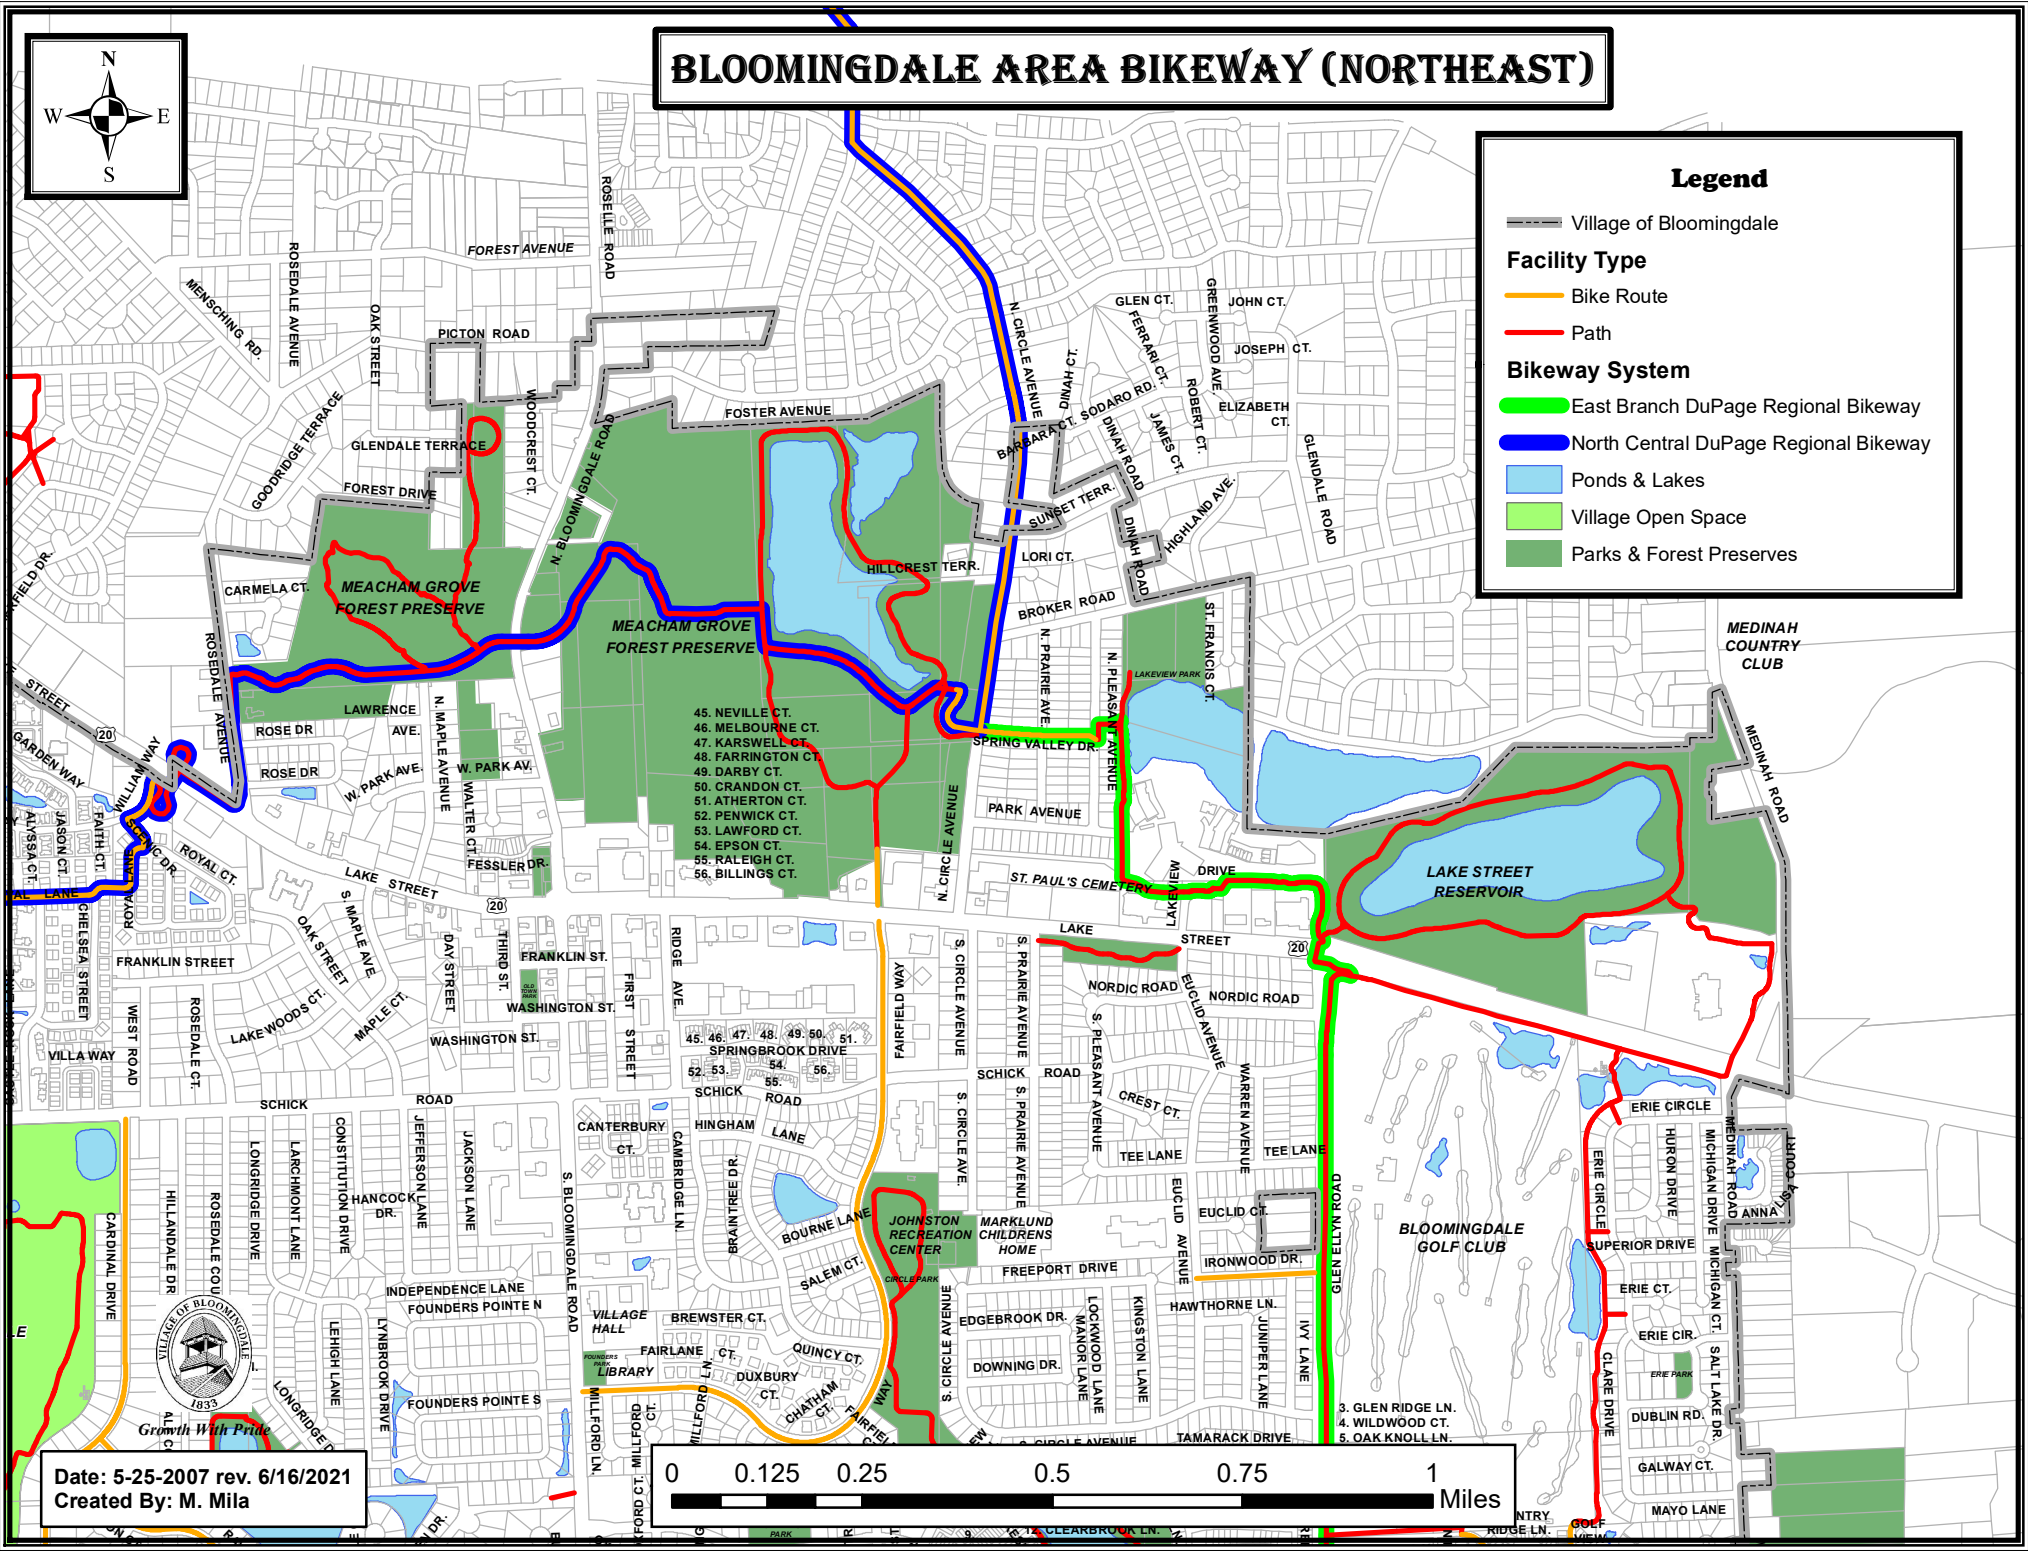

# BLOOMINGDALE AREA BIKEWAY (NORTHEAST)

### Legend

- Village of Bloomingdale
- Facility Type**
  - Bike Route
  - Path
- Bikeway System**
  - East Branch DuPage Regional Bikeway
  - North Central DuPage Regional Bikeway
- Ponds & Lakes
- Village Open Space
- Parks & Forest Preserves